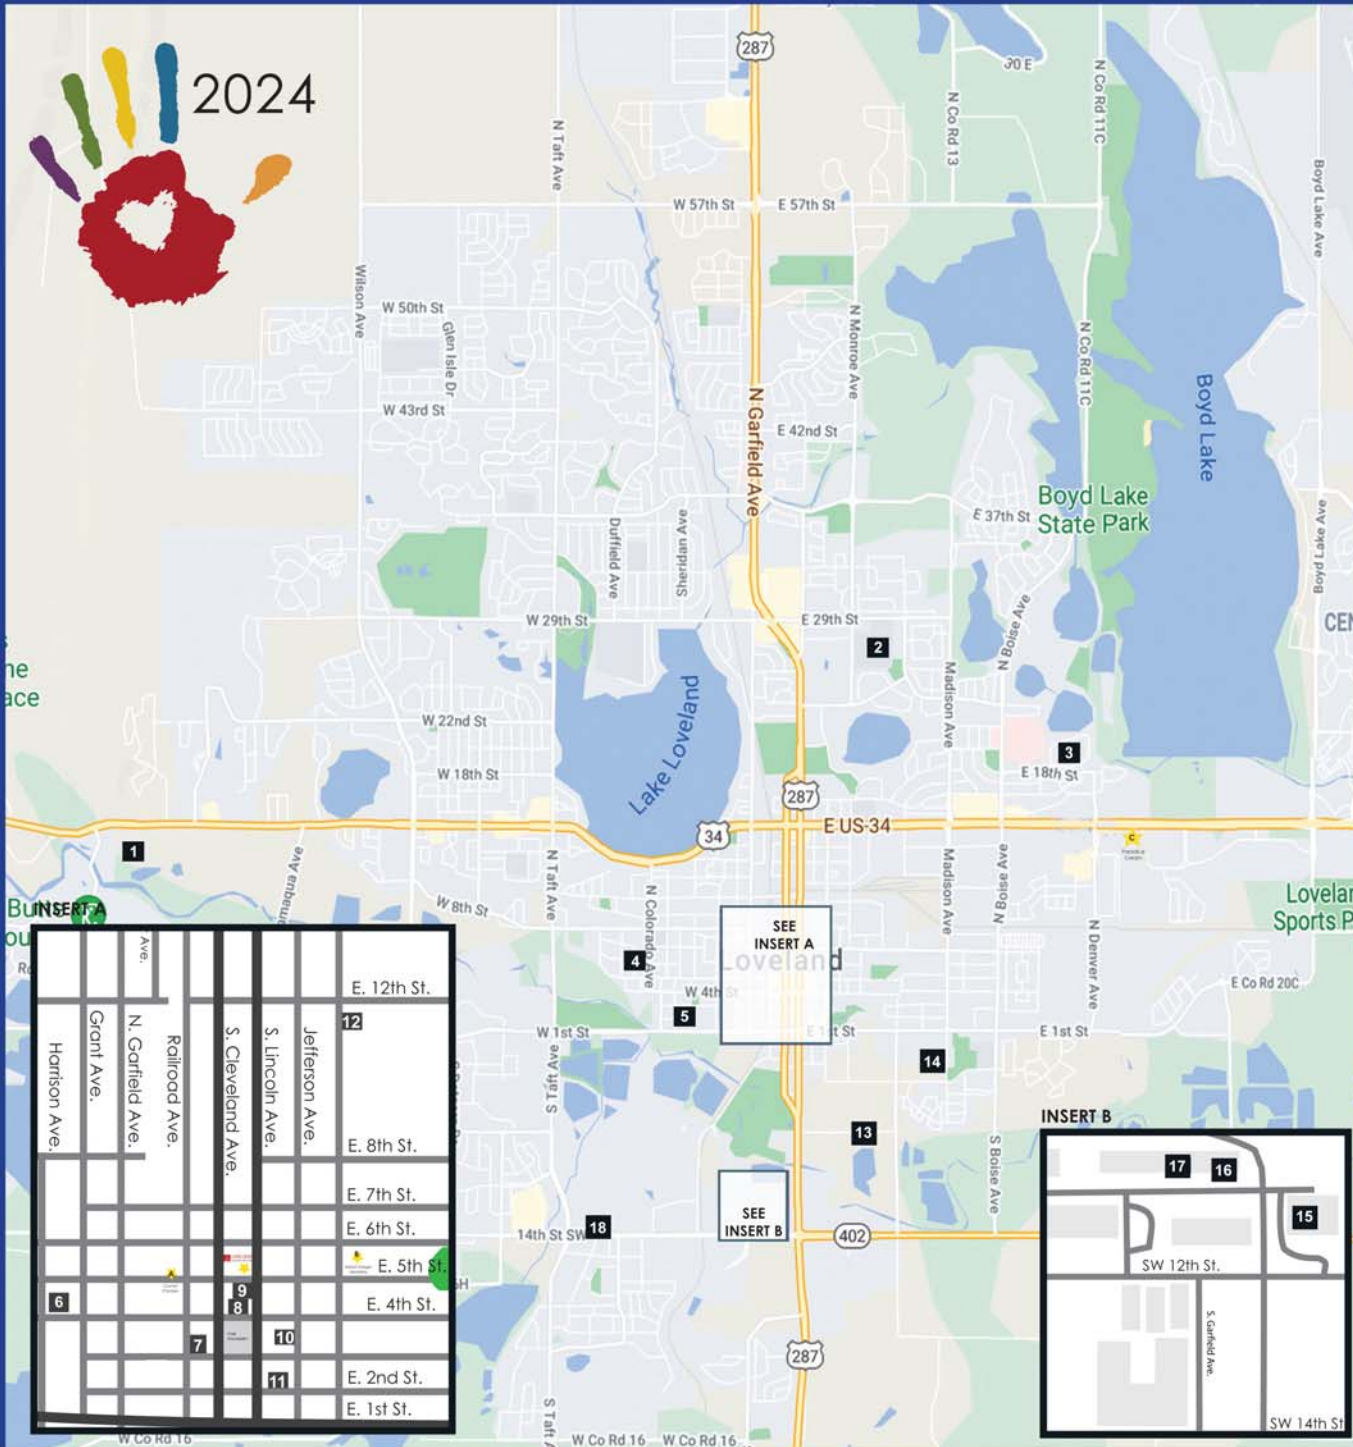

Artists

1	4412 W Eisenhower Blvd Wilderness Art Quarry [970] 599-4911	10	345 Jefferson Avenue Linda Prokop lindaprokopfineart.com
2	806 E. 29th Street Creative Inspirations Lydia Augustine Lisa Downs lydiageographtography.mypixieset.com Candace Hutchinson candi-art.com Jennie Mizrahi mizrahiarts.com Jodi Wieck jpwart.art	11	355 E. 2nd Street Vicky Russell vicky russell.com
3	2113 Wimbleton Dr Carolyn Pierce mudworksceramics.com	12	504 E. 12th Street Lyse Dzija lysedzija.com
4	705 Colorado Avenue Anne Legge recyclegallery.com Susan Legge slegge48@gmail.com	13	1015 South Saint Louis Ave Dawn Normall dawnnormall.com
5	542 W. 4th Street Dale Atchison clayton4th.com Jill Atchison jillatchison.com Bon Stahlin dotbonart.com	14	175 S Madison Avenue Shell Ray shellrayart.com
6	369 W. 4th Street Annie O'Brien-Gonzales annieobriengonzales.com	15	155 SW 12th Street Loveland Art Centre Paul Kirby thefusioneer.com
7	310 N. Railroad Avenue ArtWorks artworksoveland.org	16	161 SW 12th Street Loveland Art Centre Amy Vialpando aevfineart.com
8	233 E. 4th Street Independence Gallery independencegallery.com Billie Colson	17	163 SW 12th Street Loveland Art Centre Karryl karryl.com Patti Andre pattiandre.com
9	429 N. Lincoln Avenue Lincoln Gallery lincolngallery.com Linda French lindafrenchart.com Kay Keyes Farrar kaykeyesfarrar.com Linda Renaud lindarenaud.net	18	815 14th Street SW Forge Campus • Bldg. B Angi Beauheim angibeauheim.com Jennifer Bunge jenniferbungeart.com Amelia Furman ameliafurman.com Kris Grauvogl greybirdesigns.com Malena Hirschfeld malenahirschfeldart.com Melissa Pape etsy.com/shop/melissapapefineart Karin Soderholm karin.soderholm.com Debra Stranger creativecallingnow.com

Map Sponsors

A. Comet Chicken hotcornerconcepts.com 129 E. 5th Street	C. Paradise Cream paradicecreamloveland.com 1399 Sculptor Drive #100
B. Meadkrieger meadkrieger.com 452 Washington Avenue